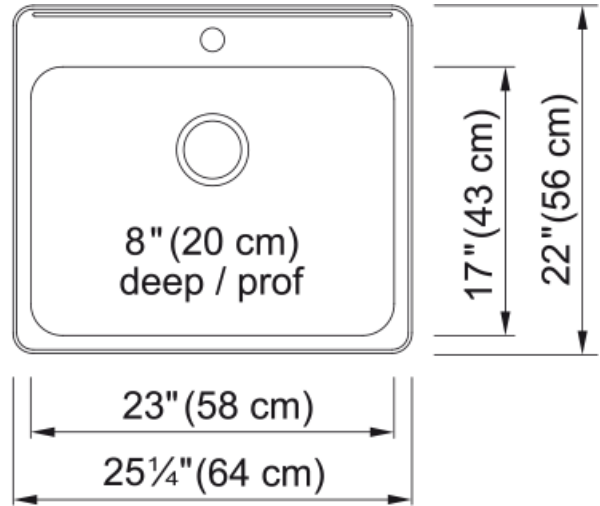

# Steel Queen Drop In Sink QSLA2225-8-1N | 101.0620.213

## Technical Data

### Product Dimensions

Exterior size: right to left	25.236
Exterior size: front to back	21.969
Large bowl size: right to left	22.992
Large bowl size: front to back	10
Large bowl: depth	7.992

### Installation

Minimum cabinet size	27"
----------------------	-----